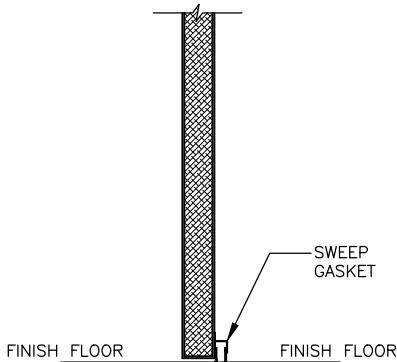

① SCALE: 3/8" = 1'-0"

② SCALE: 3/8" = 1'-0"

③ SCALE: 3/8" = 1'-0"

④ SCALE: 1" = 1'-0"

⑤ SCALE: 1/2" = 1'-0"

⑥ SCALE: 1" = 1'-0"

Personnel Door with Backup Casings and Return Jamb

Model EFD-ESS-2

Butt Hinges

Lever Latch

- ① ELEVATION – SWEEP BOTTOM SWING DOOR (EXTERIOR)
- ② SECTION – SWEEP BOTTOM SWING DOOR
- ③ ELEVATION – SWEEP BOTTOM SWING DOOR (INTERIOR)
- ④ SILL – SWING DOOR
- ⑤ JAMB – SWING DOOR
- ⑥ HEAD – SWING DOOR