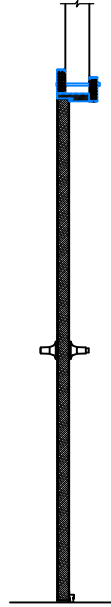

① SCALE: 3/8" = 1'-0"

② SCALE: 3/8" = 1'-0"

③ SCALE: 3/8" = 1'-0"

④ SCALE: 1" = 1'-0"

⑤ SCALE: 1/2" = 1'-0"

⑥ SCALE: 1" = 1'-0"

Personnel Door with Backup Casings and Return Jamb

Model EFD-ESS-2

Butt Hinges

Lever Latch

- ① ELEVATION – SWEEP BOTTOM SWING DOOR (EXTERIOR)
- ② SECTION – SWEEP BOTTOM SWING DOOR
- ③ ELEVATION – SWEEP BOTTOM SWING DOOR (INTERIOR)
- ④ SILL – SWING DOOR
- ⑤ JAMB – SWING DOOR
- ⑥ HEAD – SWING DOOR