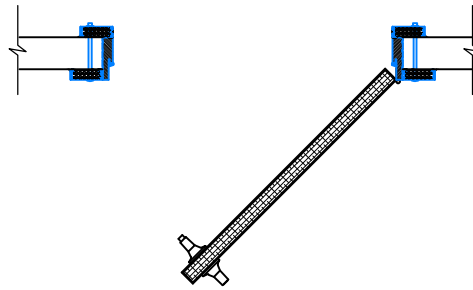

① SCALE: 3/8" = 1'-0"

② SCALE: 3/8" = 1'-0"

③ SCALE: 3/8" = 1'-0"

④ SCALE: 1" = 1'-0"

⑤ SCALE: 1/2" = 1'-0"

⑥ SCALE: 1" = 1'-0"

Personnel Door with Backup Casings and Return Jamb

Model EFD-ESS-2

Butt Hinges

Lever Latch

- ① ELEVATION – SWEEP BOTTOM SWING DOOR (EXTERIOR)
- ② SECTION – SWEEP BOTTOM SWING DOOR
- ③ ELEVATION – SWEEP BOTTOM SWING DOOR (INTERIOR)
- ④ SILL – SWING DOOR
- ⑤ JAMB – SWING DOOR
- ⑥ HEAD – SWING DOOR