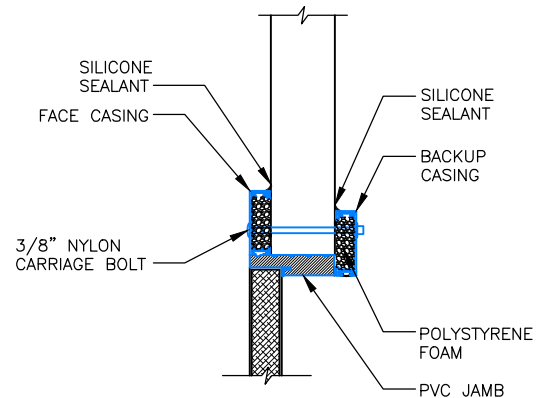

① SCALE: 3/8" = 1'-0"

② SCALE: 3/8" = 1'-0"

③ SCALE: 3/8" = 1'-0"

④ SCALE: 1" = 1'-0"

⑤ SCALE: 1/2" = 1'-0"

⑥ SCALE: 1" = 1'-0"

Personnel Door with Backup Casings and Return Jamb

Model EFD-ESS-2

Butt Hinges

Lever Latch

- ① ELEVATION – SWEEP BOTTOM SWING DOOR (EXTERIOR)
- ② SECTION – SWEEP BOTTOM SWING DOOR
- ③ ELEVATION – SWEEP BOTTOM SWING DOOR (INTERIOR)
- ④ SILL – SWING DOOR
- ⑤ JAMB – SWING DOOR
- ⑥ HEAD – SWING DOOR