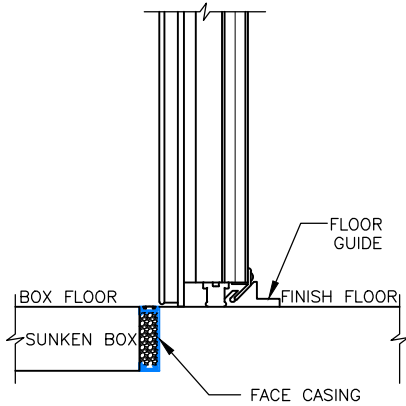

① SCALE: 1/4" = 1'-0"

②

③ SCALE: 1/4" = 1'-0"

④ SCALE: 1/4" = 1'-0"

Bi-Parting Horizontal Manual Slide Door with Face Casings

Model EFD-BPHMS

Bottom Door Guide

Exterior Pull Handle with Interior Recessed Handle

⑨ SCALE: 1/4" = 1'-0"

⑩

⑪ SCALE: 1/4" = 1'-0"

⑫ SCALE: 1/4" = 1'-0"

Page 3/4
Bi-Parting Horizontal Manual Slide Door with Face Casings
Model EFD-BPHMS
 Bottom Door Guide
 Exterior Pull Handle with Interior Recessed Handle

- ⑨ ELEVATION – HIGH SILL BI-PARTING DOOR (EXTERIOR)
- ⑩ SECTION – HIGH SILL BI-PARTING DOOR
- ⑪ ELEVATION – HIGH SILL BI-PARTING DOOR (INTERIOR)
- ⑫ JAMB – HIGH SILL BI-PARTING DOOR

ALL DRAWINGS ARE 1/4" = 1'-0" SCALE UNLESS OTHERWISE NOTED

⑬ SCALE: 1" = 1'-0"

⑭ SCALE: 1" = 1'-0"

⑮ SCALE: 1" = 1'-0"

⑯ SCALE: 1" = 1'-0"

⑰ SCALE: 1" = 1'-0"

⑱ SCALE: 1" = 1'-0"

- ⑬ SILL DETAIL – SWEEP BOTTOM
- ⑭ SILL DETAIL – HIGH SILL STEP OVER
- ⑮ SILL DETAIL – HIGH SILL
- ⑯ SILL DETAIL – HIGH SILL WITH SUNKEN BOX FLOOR
- ⑰ SILL DETAIL – HIGH SILL WITH RAMP
- ⑱ HEAD – BI-PARTING DOOR – INSULATED METAL PANEL