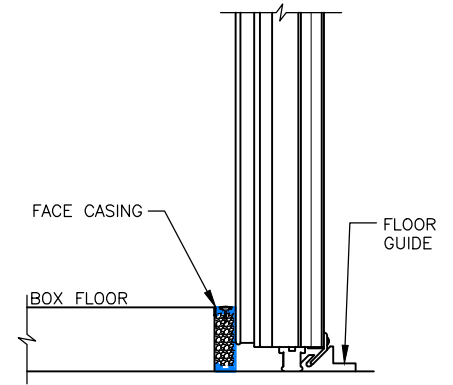

⑨ SCALE: 1/4" = 1'-0"

⑩

⑪ SCALE: 1/4" = 1'-0"

⑫ SCALE: 1/4" = 1'-0"

Page 3/4
Bi-Parting Horizontal Manual Slide Door with Face Casings
Model EFD-BPHMS
 Bottom Door Guide
 Exterior Pull Handle with Interior Recessed Handle

- ⑨ ELEVATION – HIGH SILL BI-PARTING DOOR (EXTERIOR)
- ⑩ SECTION – HIGH SILL BI-PARTING DOOR
- ⑪ ELEVATION – HIGH SILL BI-PARTING DOOR (INTERIOR)
- ⑫ JAMB – HIGH SILL BI-PARTING DOOR

ALL DRAWINGS ARE 1/4" = 1'-0" SCALE UNLESS OTHERWISE NOTED

⑬ SCALE: 1" = 1'-0"

⑭ SCALE: 1" = 1'-0"

⑮ SCALE: 1" = 1'-0"

⑯ SCALE: 1" = 1'-0"

⑰ SCALE: 1" = 1'-0"

⑱ SCALE: 1" = 1'-0"

- ⑬ SILL DETAIL – SWEEP BOTTOM
- ⑭ SILL DETAIL – HIGH SILL STEP OVER
- ⑮ SILL DETAIL – HIGH SILL
- ⑯ SILL DETAIL – HIGH SILL WITH SUNKEN BOX FLOOR
- ⑰ SILL DETAIL – HIGH SILL WITH RAMP
- ⑱ HEAD – BI-PARTING DOOR – INSULATED METAL PANEL