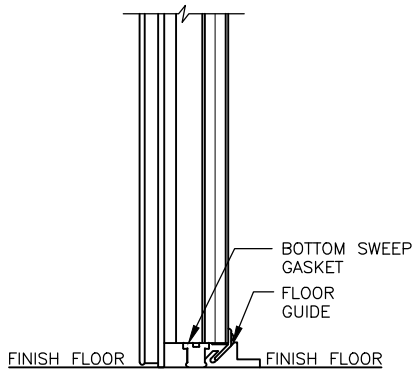

① SCALE: 1/4" = 1'-0"

②

③ SCALE: 1/4" = 1'-0"

④ SCALE: 1/4" = 1'-0"

Bi-Parting Horizontal Manual Slide Door with Face Casings

Model EFD-BPHMS

Bottom Door Guide

Exterior Pull Handle with Interior Recessed Handle

⑥

⑦ SCALE: 1/4" = 1'-0"

⑧ SCALE: 1/4" = 1'-0"

Bi-Parting Horizontal Manual Slide Door with Face Casings

Model EFD-BPHMS

Bottom Door Guide

Exterior Pull Handle with Interior Recessed Handle

- ⑤ ELEVATION – HIGH SILL STEP OVER BI-PARTING DOOR (EXTERIOR)
- ⑥ SECTION – HIGH SILL STEP OVER BI-PARTING DOOR
- ⑦ ELEVATION – HIGH SILL STEP OVER BI-PARTING DOOR (INTERIOR)
- ⑧ JAMB – HIGH SILL STEP OVER BI-PARTING DOOR

⑨ SCALE: 1/4" = 1'-0"

⑩

⑪ SCALE: 1/4" = 1'-0"

⑫ SCALE: 1/4" = 1'-0"

Page 3/4
Bi-Parting Horizontal Manual Slide Door with Face Casings
Model EFD-BPHMS
 Bottom Door Guide
 Exterior Pull Handle with Interior Recessed Handle

- ⑨ ELEVATION – HIGH SILL BI-PARTING DOOR (EXTERIOR)
- ⑩ SECTION – HIGH SILL BI-PARTING DOOR
- ⑪ ELEVATION – HIGH SILL BI-PARTING DOOR (INTERIOR)
- ⑫ JAMB – HIGH SILL BI-PARTING DOOR

ALL DRAWINGS ARE 1/4" = 1'-0" SCALE UNLESS OTHERWISE NOTED