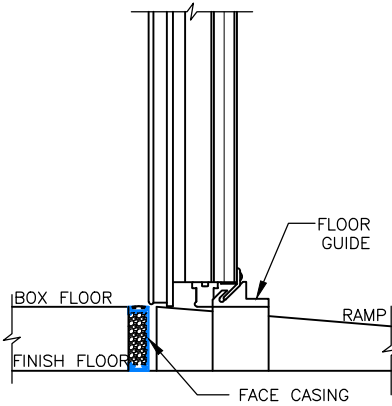

- ⑨ ELEVATION – HIGH SILL BI-PARTING DOOR (EXTERIOR)
- ⑩ SECTION – HIGH SILL BI-PARTING DOOR
- ⑪ ELEVATION – HIGH SILL BI-PARTING DOOR (INTERIOR)
- ⑫ JAMB – HIGH SILL BI-PARTING DOOR

ALL DRAWINGS ARE 1/4" = 1'-0" SCALE UNLESS OTHERWISE NOTED

⑬ SCALE: 1" = 1'-0"

⑭ SCALE: 1" = 1'-0"

⑮ SCALE: 1" = 1'-0"

⑯ SCALE: 1" = 1'-0"

⑰ SCALE: 1" = 1'-0"

⑱ SCALE: 1" = 1'-0"

- ⑬ SILL DETAIL – SWEEP BOTTOM
- ⑭ SILL DETAIL – HIGH SILL STEP OVER
- ⑮ SILL DETAIL – HIGH SILL
- ⑯ SILL DETAIL – HIGH SILL WITH SUNKEN BOX FLOOR
- ⑰ SILL DETAIL – HIGH SILL WITH RAMP
- ⑱ HEAD – BI-PARTING DOOR – INSULATED METAL PANEL

Page 4/4
Bi-Parting Horizontal Manual Slide Door with Face Casings

Model EFD-BPHMS

Bottom Door Guide

Exterior Pull Handle with Interior Recessed Handle