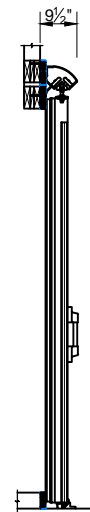

① SCALE: 1/4" = 1'-0"

②

③ SCALE: 1/4" = 1'-0"

④ SCALE: 1/4" = 1'-0"

Bi-Parting Horizontal Manual Slide Door with Face Casings

Model EFD-BPHMS

Bottom Door Guide

Exterior Pull Handle with Interior Recessed Handle

- ① ELEVATION – SWEEP BOTTOM BI-PARTING DOOR (EXTERIOR)
- ② SECTION – SWEEP BOTTOM BI-PARTING DOOR
- ③ ELEVATION – SWEEP BOTTOM BI-PARTING DOOR (INTERIOR)
- ④ JAMB – SWEEP BOTTOM BI-PARTING DOOR

⑤ SCALE: 1/4" = 1'-0"

⑥

⑦ SCALE: 1/4" = 1'-0"

⑧ SCALE: 1/4" = 1'-0"

Bi-Parting Horizontal Manual Slide Door with Face Casings

Model EFD-BPHMS

Bottom Door Guide

Exterior Pull Handle with Interior Recessed Handle

- ⑤ ELEVATION – HIGH SILL STEP OVER BI-PARTING DOOR (EXTERIOR)
- ⑥ SECTION – HIGH SILL STEP OVER BI-PARTING DOOR
- ⑦ ELEVATION – HIGH SILL STEP OVER BI-PARTING DOOR (INTERIOR)
- ⑧ JAMB – HIGH SILL STEP OVER BI-PARTING DOOR

⑨ SCALE: 1/4" = 1'-0"

⑩

⑪ SCALE: 1/4" = 1'-0"

⑫ SCALE: 1/4" = 1'-0"

Page 3/4
Bi-Parting Horizontal Manual Slide Door with Face Casings
Model EFD-BPHMS
 Bottom Door Guide
 Exterior Pull Handle with Interior Recessed Handle