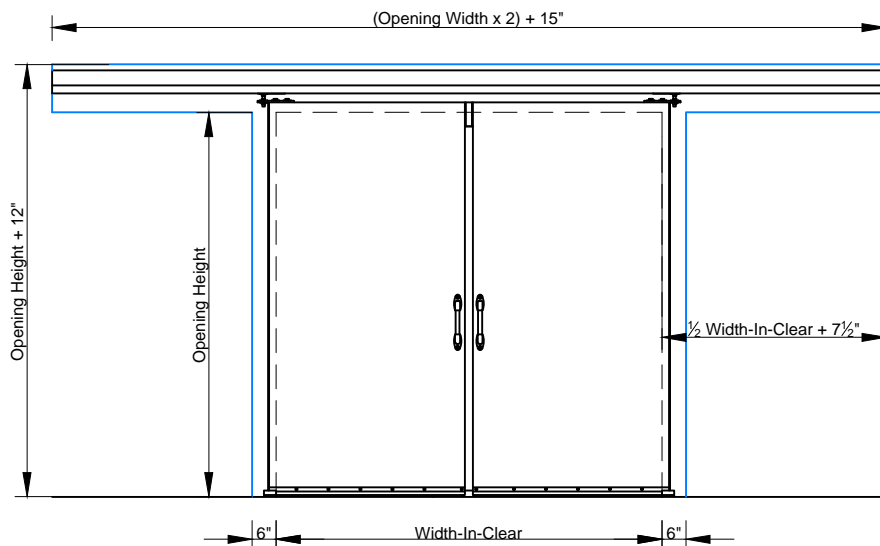

① SCALE: 1/4" = 1'-0"

②

③ SCALE: 1/4" = 1'-0"

④ SCALE: 1/4" = 1'-0"

Bi-Parting Horizontal Manual Slide Door with Face Casings

Model EFD-BPHMS

Bottom Door Guide

Exterior Pull Handle with Interior Recessed Handle

- ① ELEVATION – SWEEP BOTTOM BI-PARTING DOOR (EXTERIOR)
- ② SECTION – SWEEP BOTTOM BI-PARTING DOOR
- ③ ELEVATION – SWEEP BOTTOM BI-PARTING DOOR (INTERIOR)
- ④ JAMB – SWEEP BOTTOM BI-PARTING DOOR

⑤ SCALE: 1/4" = 1'-0"

⑥

⑦ SCALE: 1/4" = 1'-0"

⑧ SCALE: 1/4" = 1'-0"

Bi-Parting Horizontal Manual Slide Door with Face Casings

Model EFD-BPHMS

Bottom Door Guide

Exterior Pull Handle with Interior Recessed Handle

- ⑤ ELEVATION – HIGH SILL STEP OVER BI-PARTING DOOR (EXTERIOR)
- ⑥ SECTION – HIGH SILL STEP OVER BI-PARTING DOOR
- ⑦ ELEVATION – HIGH SILL STEP OVER BI-PARTING DOOR (INTERIOR)
- ⑧ JAMB – HIGH SILL STEP OVER BI-PARTING DOOR

⑨ SCALE: 1/4" = 1'-0"

⑩

⑪ SCALE: 1/4" = 1'-0"

⑫ SCALE: 1/4" = 1'-0"

Page 3/4
Bi-Parting Horizontal Manual Slide Door with Face Casings
Model EFD-BPHMS
 Bottom Door Guide
 Exterior Pull Handle with Interior Recessed Handle