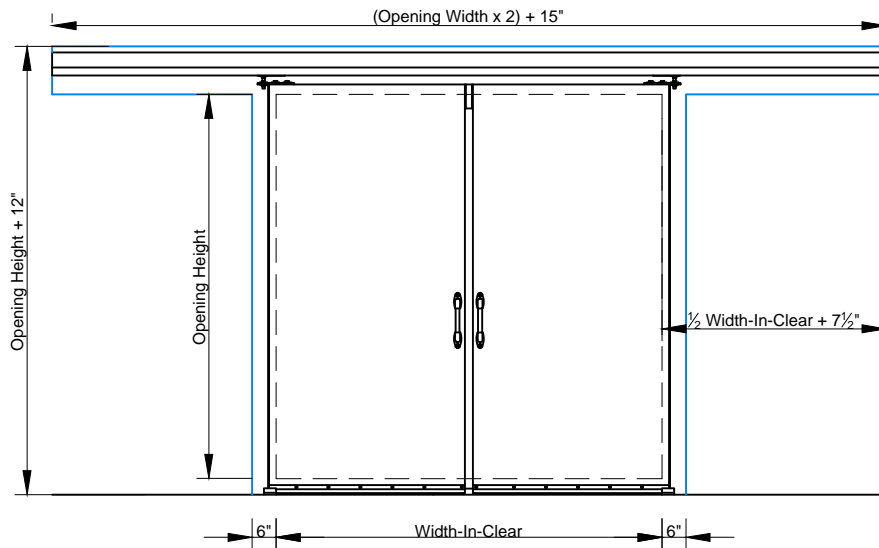

① SCALE: 1/4" = 1'-0"

②

③ SCALE: 1/4" = 1'-0"

④ SCALE: 1/4" = 1'-0"

Bi-Parting Horizontal Manual Slide Door with Face Casings

Model EFD-BPHMS

Bottom Door Guide

Exterior Pull Handle with Interior Recessed Handle

- ① ELEVATION – SWEEP BOTTOM BI-PARTING DOOR (EXTERIOR)
- ② SECTION – SWEEP BOTTOM BI-PARTING DOOR
- ③ ELEVATION – SWEEP BOTTOM BI-PARTING DOOR (INTERIOR)
- ④ JAMB – SWEEP BOTTOM BI-PARTING DOOR

⑤ SCALE: 1/4" = 1'-0"

⑥

⑦ SCALE: 1/4" = 1'-0"

⑧ SCALE: 1/4" = 1'-0"

Bi-Parting Horizontal Manual Slide Door with Face Casings

Model EFD-BPHMS

Bottom Door Guide

Exterior Pull Handle with Interior Recessed Handle

- ⑤ ELEVATION – HIGH SILL STEP OVER BI-PARTING DOOR (EXTERIOR)
- ⑥ SECTION – HIGH SILL STEP OVER BI-PARTING DOOR
- ⑦ ELEVATION – HIGH SILL STEP OVER BI-PARTING DOOR (INTERIOR)
- ⑧ JAMB – HIGH SILL STEP OVER BI-PARTING DOOR

⑨ SCALE: 1/4" = 1'-0"

⑩

⑪ SCALE: 1/4" = 1'-0"

⑫ SCALE: 1/4" = 1'-0"

Page 3/4
Bi-Parting Horizontal Manual Slide Door with Face Casings
Model EFD-BPHMS
 Bottom Door Guide
 Exterior Pull Handle with Interior Recessed Handle