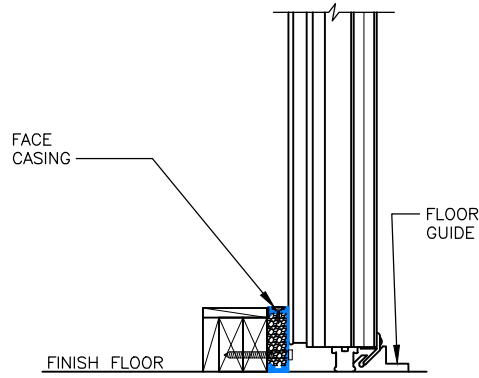

⑥

⑦ SCALE: 1/4" = 1'-0"

⑧ SCALE: 1/4" = 1'-0"

Bi-Parting Horizontal Manual Slide Door with Face Casings

Model EFD-BPHMS

Bottom Door Guide

Exterior Pull Handle with Interior Recessed Handle

- ⑤ ELEVATION – HIGH SILL STEP OVER BI-PARTING DOOR (EXTERIOR)
- ⑥ SECTION – HIGH SILL STEP OVER BI-PARTING DOOR
- ⑦ ELEVATION – HIGH SILL STEP OVER BI-PARTING DOOR (INTERIOR)
- ⑧ JAMB – HIGH SILL STEP OVER BI-PARTING DOOR

⑨ SCALE: 1/4" = 1'-0"

⑩

⑪ SCALE: 1/4" = 1'-0"

⑫ SCALE: 1/4" = 1'-0"

Page 3/4
Bi-Parting Horizontal Manual Slide Door with Face Casings
Model EFD-BPHMS
 Bottom Door Guide
 Exterior Pull Handle with Interior Recessed Handle

- ⑨ ELEVATION – HIGH SILL BI-PARTING DOOR (EXTERIOR)
- ⑩ SECTION – HIGH SILL BI-PARTING DOOR
- ⑪ ELEVATION – HIGH SILL BI-PARTING DOOR (INTERIOR)
- ⑫ JAMB – HIGH SILL BI-PARTING DOOR

ALL DRAWINGS ARE 1/4" = 1'-0" SCALE UNLESS OTHERWISE NOTED

⑬ SCALE: 1" = 1'-0"

⑭ SCALE: 1" = 1'-0"

⑮ SCALE: 1" = 1'-0"

⑯ SCALE: 1" = 1'-0"

⑰ SCALE: 1" = 1'-0"

⑱ SCALE: 1" = 1'-0"

- ⑬ SILL DETAIL – SWEEP BOTTOM
- ⑭ SILL DETAIL – HIGH SILL STEP OVER
- ⑮ SILL DETAIL – HIGH SILL
- ⑯ SILL DETAIL – HIGH SILL WITH SUNKEN BOX FLOOR
- ⑰ SILL DETAIL – HIGH SILL WITH RAMP
- ⑱ HEAD – BI-PARTING DOOR – INSULATED METAL PANEL