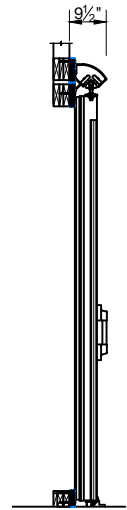

① SCALE: 1/4" = 1'-0"

②

③ SCALE: 1/4" = 1'-0"

④ SCALE: 1/4" = 1'-0"

Bi-Parting Horizontal Manual Slide Door with Face Casings

Model EFD-BPHMS

Bottom Door Guide

Exterior Pull Handle with Interior Recessed Handle

- ① ELEVATION – SWEEP BOTTOM BI-PARTING DOOR (EXTERIOR)
- ② SECTION – SWEEP BOTTOM BI-PARTING DOOR
- ③ ELEVATION – SWEEP BOTTOM BI-PARTING DOOR (INTERIOR)
- ④ JAMB – SWEEP BOTTOM BI-PARTING DOOR

⑤ SCALE: 1/4" = 1'-0"

⑥

⑦ SCALE: 1/4" = 1'-0"

⑧ SCALE: 1/4" = 1'-0"

Bi-Parting Horizontal Manual Slide Door with Face Casings

Model EFD-BPHMS

Bottom Door Guide

Exterior Pull Handle with Interior Recessed Handle

- ⑤ ELEVATION – HIGH SILL STEP OVER BI-PARTING DOOR (EXTERIOR)
- ⑥ SECTION – HIGH SILL STEP OVER BI-PARTING DOOR
- ⑦ ELEVATION – HIGH SILL STEP OVER BI-PARTING DOOR (INTERIOR)
- ⑧ JAMB – HIGH SILL STEP OVER BI-PARTING DOOR

⑨ SCALE: 1/4" = 1'-0"

⑩

⑪ SCALE: 1/4" = 1'-0"

⑫ SCALE: 1/4" = 1'-0"

Page 3/4
Bi-Parting Horizontal Manual Slide Door with Face Casings
Model EFD-BPHMS
 Bottom Door Guide
 Exterior Pull Handle with Interior Recessed Handle