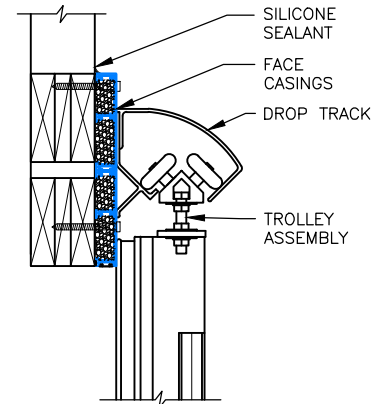

- ⑨ ELEVATION – HIGH SILL BI-PARTING DOOR (EXTERIOR)
- ⑩ SECTION – HIGH SILL BI-PARTING DOOR
- ⑪ ELEVATION – HIGH SILL BI-PARTING DOOR (INTERIOR)
- ⑫ JAMB – HIGH SILL BI-PARTING DOOR

ALL DRAWINGS ARE 1/4" = 1'-0" SCALE UNLESS OTHERWISE NOTED

⑬ SCALE: 1" = 1'-0"

⑭ SCALE: 1" = 1'-0"

⑮ SCALE: 1" = 1'-0"

⑯ SCALE: 1" = 1'-0"

⑰ SCALE: 1" = 1'-0"

⑱ SCALE: 1" = 1'-0"

- ⑬ SILL DETAIL – SWEEP BOTTOM
- ⑭ SILL DETAIL – HIGH SILL STEP OVER
- ⑮ SILL DETAIL – HIGH SILL
- ⑯ SILL DETAIL – HIGH SILL WITH SUNKEN BOX FLOOR
- ⑰ SILL DETAIL – HIGH SILL WITH RAMP
- ⑱ HEAD – BI-PARTING DOOR – INSULATED METAL PANEL

Page 4/4
Bi-Parting Horizontal Manual Slide Door with Face Casings

Model EFD-BPHMS

Bottom Door Guide

Exterior Pull Handle with Interior Recessed Handle