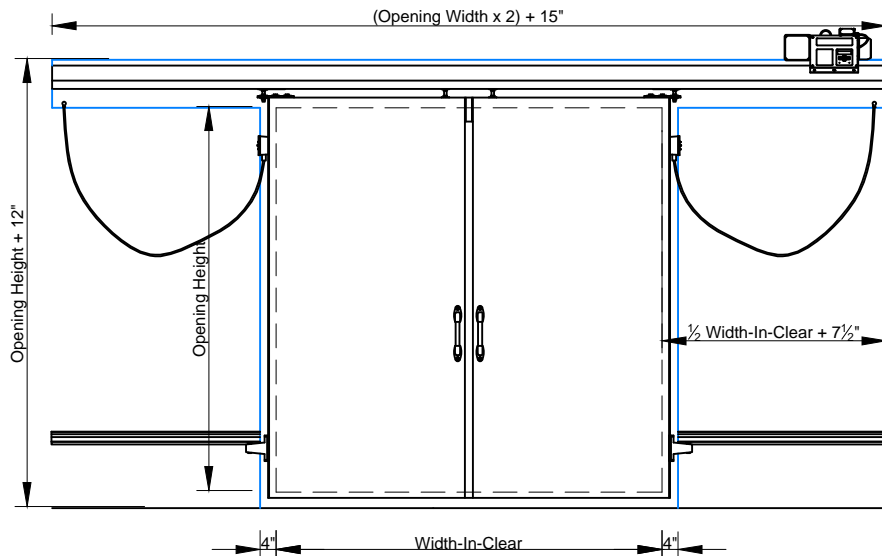

① SCALE: 1/4" = 1'-0"

②

③ SCALE: 1/4" = 1'-0"

④ SCALE: 1/4" = 1'-0"

**Bi-Parting Horizontal Electric Slide Door with Face Casings**

**Model EFD-BPHES**

Wall Guide

Exterior Pull Handle with Interior Recessed Handle

- ① ELEVATION – SWEEP BOTTOM BI-PARTING DOOR (EXTERIOR)
- ② SECTION – SWEEP BOTTOM BI-PARTING DOOR
- ③ ELEVATION – SWEEP BOTTOM BI-PARTING DOOR (INTERIOR)
- ④ JAMB – SWEEP BOTTOM BI-PARTING DOOR

⑤ SCALE: 1/4" = 1'-0"

⑥

⑦ SCALE: 1/4" = 1'-0"

⑧ SCALE: 1/4" = 1'-0"

**Bi-Parting Horizontal Electric Slide Door with Face Casings**

**Model EFD-BPHES**

Wall Guide

Exterior Pull Handle with Interior Recessed Handle

- ⑤ ELEVATION – HIGH SILL STEP OVER BI-PARTING DOOR (EXTERIOR)
- ⑥ SECTION – HIGH SILL STEP OVER BI-PARTING DOOR
- ⑦ ELEVATION – HIGH SILL STEP OVER BI-PARTING DOOR (INTERIOR)
- ⑧ JAMB – HIGH SILL STEP OVER BI-PARTING DOOR

⑨ SCALE: 1/4" = 1'-0"

⑩

⑪ SCALE: 1/4" = 1'-0"

⑫ SCALE: 1/4" = 1'-0"

Page 3/4  
**Bi-Parting Horizontal Electric Slide Door with Face Casings**

**Model EFD-BPHES**

Wall Guide

Exterior Pull Handle with Interior Recessed Handle