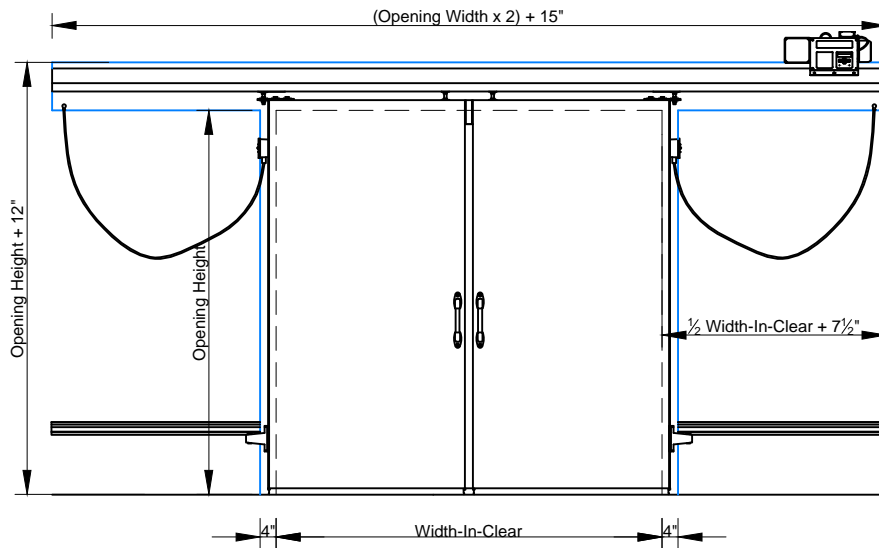

① SCALE: 1/4" = 1'-0"

②

③ SCALE: 1/4" = 1'-0"

④ SCALE: 1/4" = 1'-0"

**Bi-Parting Horizontal Electric Slide Door with Face Casings**

**Model EFD-BPHES**

Wall Guide

Exterior Pull Handle with Interior Recessed Handle

- ① ELEVATION – SWEEP BOTTOM BI-PARTING DOOR (EXTERIOR)
- ② SECTION – SWEEP BOTTOM BI-PARTING DOOR
- ③ ELEVATION – SWEEP BOTTOM BI-PARTING DOOR (INTERIOR)
- ④ JAMB – SWEEP BOTTOM BI-PARTING DOOR

⑤ SCALE: 1/4" = 1'-0"

⑥

⑦ SCALE: 1/4" = 1'-0"

⑧ SCALE: 1/4" = 1'-0"

**Bi-Parting Horizontal Electric Slide Door with Face Casings**

**Model EFD-BPHES**

Wall Guide

Exterior Pull Handle with Interior Recessed Handle

- ⑤ ELEVATION – HIGH SILL STEP OVER BI-PARTING DOOR (EXTERIOR)
- ⑥ SECTION – HIGH SILL STEP OVER BI-PARTING DOOR
- ⑦ ELEVATION – HIGH SILL STEP OVER BI-PARTING DOOR (INTERIOR)
- ⑧ JAMB – HIGH SILL STEP OVER BI-PARTING DOOR

⑨ SCALE: 1/4" = 1'-0"

⑩

⑪ SCALE: 1/4" = 1'-0"

⑫ SCALE: 1/4" = 1'-0"

Page 3/4  
**Bi-Parting Horizontal Electric Slide Door with Face Casings**

**Model EFD-BPHES**

Wall Guide

Exterior Pull Handle with Interior Recessed Handle