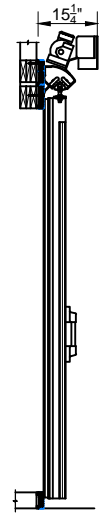

① SCALE: 1/4" = 1'-0"

②

③ SCALE: 1/4" = 1'-0"

④ SCALE: 1/4" = 1'-0"

**Bi-Parting Horizontal Electric Slide Door with Face Casings**

**Model EFD-BPHES**

Wall Guide

Exterior Pull Handle with Interior Recessed Handle

- ① ELEVATION – SWEEP BOTTOM BI-PARTING DOOR (EXTERIOR)
- ② SECTION – SWEEP BOTTOM BI-PARTING DOOR
- ③ ELEVATION – SWEEP BOTTOM BI-PARTING DOOR (INTERIOR)
- ④ JAMB – SWEEP BOTTOM BI-PARTING DOOR

⑤ SCALE: 1/4" = 1'-0"

⑥

⑦ SCALE: 1/4" = 1'-0"

⑧ SCALE: 1/4" = 1'-0"

**Bi-Parting Horizontal Electric Slide Door with Face Casings**

**Model EFD-BPHES**

Wall Guide

Exterior Pull Handle with Interior Recessed Handle

- ⑤ ELEVATION – HIGH SILL STEP OVER BI-PARTING DOOR (EXTERIOR)
- ⑥ SECTION – HIGH SILL STEP OVER BI-PARTING DOOR
- ⑦ ELEVATION – HIGH SILL STEP OVER BI-PARTING DOOR (INTERIOR)
- ⑧ JAMB – HIGH SILL STEP OVER BI-PARTING DOOR

⑨ SCALE: 1/4" = 1'-0"

⑩

⑪ SCALE: 1/4" = 1'-0"

⑫ SCALE: 1/4" = 1'-0"

Page 3/4  
**Bi-Parting Horizontal Electric Slide Door with Face Casings**

**Model EFD-BPHES**

Wall Guide

Exterior Pull Handle with Interior Recessed Handle