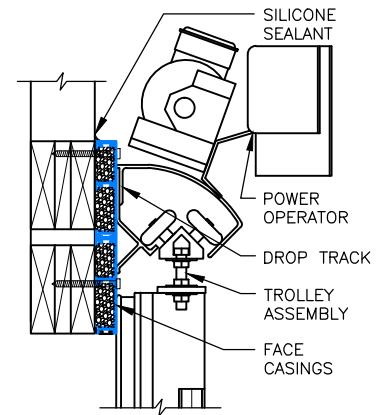

⑭ SCALE: 1" = 1'-0"

⑮ SCALE: 1" = 1'-0"

⑯ SCALE: 1" = 1'-0"

⑰ SCALE: 1" = 1'-0"

⑱ SCALE: 1" = 1'-0"

- ⑬ SILL DETAIL – SWEEP BOTTOM
- ⑭ SILL DETAIL – HIGH SILL STEP OVER
- ⑮ SILL DETAIL – HIGH SILL
- ⑯ SILL DETAIL – HIGH SILL WITH SUNKEN BOX FLOOR
- ⑰ SILL DETAIL – HIGH SILL WITH RAMP
- ⑱ HEAD – BI-PARTING DOOR – INSULATED METAL PANEL

**Page 4/4**  
**Bi-Parting Horizontal Electric Slide Door with Face Casings**

**Model EFD-BPHES**

Wall Guide

Exterior Pull Handle with Interior Recessed Handle