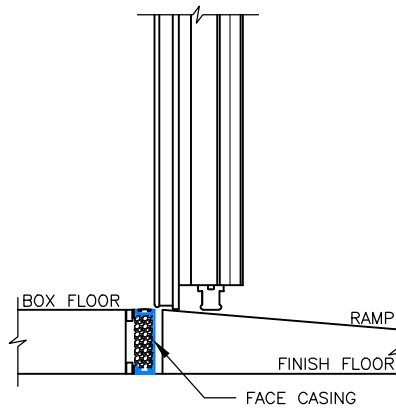

⑨ SCALE: 1/4" = 1'-0"

⑩

⑪ SCALE: 1/4" = 1'-0"

⑫ SCALE: 1/4" = 1'-0"

Page 3/4  
**Bi-Parting Horizontal Electric Slide Door with Face Casings**

**Model EFD-BPHES**

Wall Guide

Exterior Pull Handle with Interior Recessed Handle

- ⑨ ELEVATION – HIGH SILL BI-PARTING DOOR (EXTERIOR)
- ⑩ SECTION – HIGH SILL BI-PARTING DOOR
- ⑪ ELEVATION – HIGH SILL BI-PARTING DOOR (INTERIOR)
- ⑫ JAMB – HIGH SILL BI-PARTING DOOR

⑬ SCALE: 1" = 1'-0"

⑭ SCALE: 1" = 1'-0"

⑮ SCALE: 1" = 1'-0"

⑯ SCALE: 1" = 1'-0"

⑰ SCALE: 1" = 1'-0"

⑱ SCALE: 1" = 1'-0"

- ⑬ SILL DETAIL – SWEEP BOTTOM
- ⑭ SILL DETAIL – HIGH SILL STEP OVER
- ⑮ SILL DETAIL – HIGH SILL
- ⑯ SILL DETAIL – HIGH SILL WITH SUNKEN BOX FLOOR
- ⑰ SILL DETAIL – HIGH SILL WITH RAMP
- ⑱ HEAD – BI-PARTING DOOR – INSULATED METAL PANEL