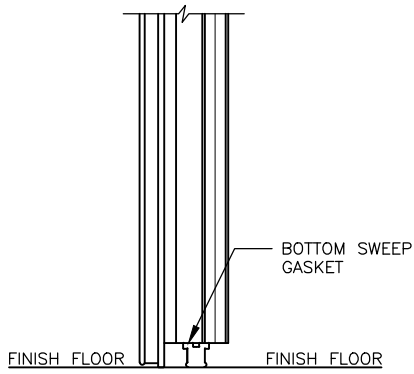

⑥

⑦ SCALE: 1/4" = 1'-0"

⑧ SCALE: 1/4" = 1'-0"

**Bi-Parting Horizontal Electric Slide Door with Face Casings**

**Model EFD-BPHES**

Wall Guide

Exterior Pull Handle with Interior Recessed Handle

- ⑤ ELEVATION – HIGH SILL STEP OVER BI-PARTING DOOR (EXTERIOR)
- ⑥ SECTION – HIGH SILL STEP OVER BI-PARTING DOOR
- ⑦ ELEVATION – HIGH SILL STEP OVER BI-PARTING DOOR (INTERIOR)
- ⑧ JAMB – HIGH SILL STEP OVER BI-PARTING DOOR

⑨ SCALE: 1/4" = 1'-0"

⑩

⑪ SCALE: 1/4" = 1'-0"

⑫ SCALE: 1/4" = 1'-0"

Page 3/4  
**Bi-Parting Horizontal Electric Slide Door with Face Casings**

**Model EFD-BPHES**

Wall Guide

Exterior Pull Handle with Interior Recessed Handle

- ⑨ ELEVATION – HIGH SILL BI-PARTING DOOR (EXTERIOR)
- ⑩ SECTION – HIGH SILL BI-PARTING DOOR
- ⑪ ELEVATION – HIGH SILL BI-PARTING DOOR (INTERIOR)
- ⑫ JAMB – HIGH SILL BI-PARTING DOOR

⑬ SCALE: 1" = 1'-0"