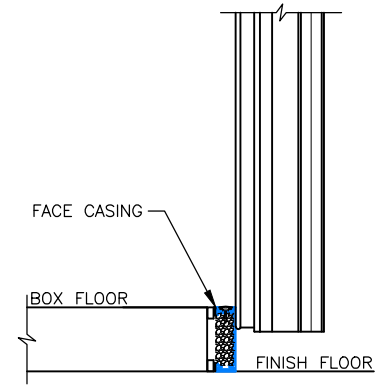

⑨ SCALE: 1/4" = 1'-0"

⑩

⑪ SCALE: 1/4" = 1'-0"

⑫ SCALE: 1/4" = 1'-0"

Page 3/4  
**Bi-Parting Horizontal Electric Slide Door with Face Casings**

**Model EFD-BPHES**

Wall Guide

Exterior Pull Handle with Interior Recessed Handle

- ⑨ ELEVATION – HIGH SILL BI-PARTING DOOR (EXTERIOR)
- ⑩ SECTION – HIGH SILL BI-PARTING DOOR
- ⑪ ELEVATION – HIGH SILL BI-PARTING DOOR (INTERIOR)
- ⑫ JAMB – HIGH SILL BI-PARTING DOOR

⑬ SCALE: 1" = 1'-0"

⑭ SCALE: 1" = 1'-0"

⑮ SCALE: 1" = 1'-0"

⑯ SCALE: 1" = 1'-0"

⑰ SCALE: 1" = 1'-0"

⑱ SCALE: 1" = 1'-0"

- ⑬ SILL DETAIL – SWEEP BOTTOM
- ⑭ SILL DETAIL – HIGH SILL STEP OVER
- ⑮ SILL DETAIL – HIGH SILL
- ⑯ SILL DETAIL – HIGH SILL WITH SUNKEN BOX FLOOR
- ⑰ SILL DETAIL – HIGH SILL WITH RAMP
- ⑱ HEAD – BI-PARTING DOOR – INSULATED METAL PANEL