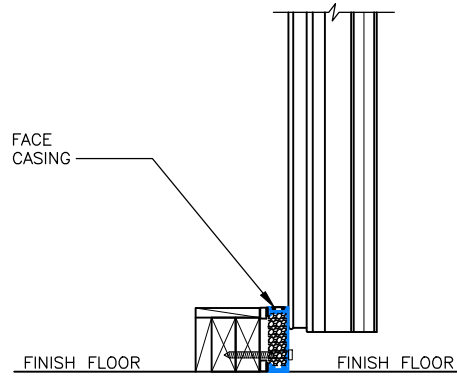

⑥

⑦ SCALE: 1/4" = 1'-0"

⑧ SCALE: 1/4" = 1'-0"

**Bi-Parting Horizontal Electric Slide Door with Face Casings**

**Model EFD-BPHES**

Wall Guide

Exterior Pull Handle with Interior Recessed Handle

- ⑤ ELEVATION – HIGH SILL STEP OVER BI-PARTING DOOR (EXTERIOR)
- ⑥ SECTION – HIGH SILL STEP OVER BI-PARTING DOOR
- ⑦ ELEVATION – HIGH SILL STEP OVER BI-PARTING DOOR (INTERIOR)
- ⑧ JAMB – HIGH SILL STEP OVER BI-PARTING DOOR

⑨ SCALE: 1/4" = 1'-0"

⑩

⑪ SCALE: 1/4" = 1'-0"

⑫ SCALE: 1/4" = 1'-0"

Page 3/4  
**Bi-Parting Horizontal Electric Slide Door with Face Casings**

**Model EFD-BPHES**

Wall Guide

Exterior Pull Handle with Interior Recessed Handle

- ⑨ ELEVATION – HIGH SILL BI-PARTING DOOR (EXTERIOR)
- ⑩ SECTION – HIGH SILL BI-PARTING DOOR
- ⑪ ELEVATION – HIGH SILL BI-PARTING DOOR (INTERIOR)
- ⑫ JAMB – HIGH SILL BI-PARTING DOOR

⑬ SCALE: 1" = 1'-0"

⑭ SCALE: 1" = 1'-0"

⑮ SCALE: 1" = 1'-0"

⑯ SCALE: 1" = 1'-0"

⑰ SCALE: 1" = 1'-0"

⑱ SCALE: 1" = 1'-0"

- ⑬ SILL DETAIL – SWEEP BOTTOM
- ⑭ SILL DETAIL – HIGH SILL STEP OVER
- ⑮ SILL DETAIL – HIGH SILL
- ⑯ SILL DETAIL – HIGH SILL WITH SUNKEN BOX FLOOR
- ⑰ SILL DETAIL – HIGH SILL WITH RAMP
- ⑱ HEAD – BI-PARTING DOOR – INSULATED METAL PANEL