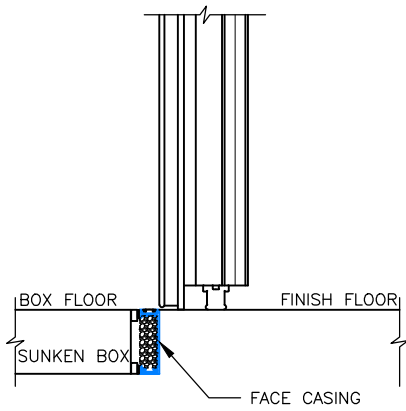

⑨ SCALE: 1/4" = 1'-0"

⑩

⑪ SCALE: 1/4" = 1'-0"

⑫ SCALE: 1/4" = 1'-0"

Page 3/4  
**Bi-Parting Horizontal Electric Slide Door with Face Casings**

**Model EFD-BPHES**

Wall Guide

Exterior Pull Handle with Interior Recessed Handle

- ⑨ ELEVATION – HIGH SILL BI-PARTING DOOR (EXTERIOR)
- ⑩ SECTION – HIGH SILL BI-PARTING DOOR
- ⑪ ELEVATION – HIGH SILL BI-PARTING DOOR (INTERIOR)
- ⑫ JAMB – HIGH SILL BI-PARTING DOOR

⑬ SCALE: 1" = 1'-0"

⑭ SCALE: 1" = 1'-0"

⑮ SCALE: 1" = 1'-0"

⑯ SCALE: 1" = 1'-0"

⑰ SCALE: 1" = 1'-0"

⑱ SCALE: 1" = 1'-0"

- ⑬ SILL DETAIL – SWEEP BOTTOM
- ⑭ SILL DETAIL – HIGH SILL STEP OVER
- ⑮ SILL DETAIL – HIGH SILL
- ⑯ SILL DETAIL – HIGH SILL WITH SUNKEN BOX FLOOR
- ⑰ SILL DETAIL – HIGH SILL WITH RAMP
- ⑱ HEAD – BI-PARTING DOOR – INSULATED METAL PANEL