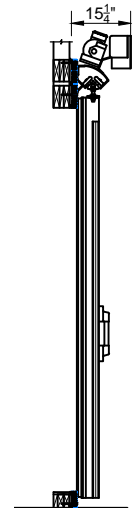

① SCALE: 1/4" = 1'-0"

②

③ SCALE: 1/4" = 1'-0"

④ SCALE: 1/4" = 1'-0"

**Bi-Parting Horizontal Electric Slide Door with Face Casings**

**Model EFD-BPHES**

Wall Guide

Exterior Pull Handle with Interior Recessed Handle

- ① ELEVATION – SWEEP BOTTOM BI-PARTING DOOR (EXTERIOR)
- ② SECTION – SWEEP BOTTOM BI-PARTING DOOR
- ③ ELEVATION – SWEEP BOTTOM BI-PARTING DOOR (INTERIOR)
- ④ JAMB – SWEEP BOTTOM BI-PARTING DOOR

⑤ SCALE: 1/4" = 1'-0"

⑥

⑦ SCALE: 1/4" = 1'-0"

⑧ SCALE: 1/4" = 1'-0"

**Bi-Parting Horizontal Electric Slide Door with Face Casings**

**Model EFD-BPHES**

Wall Guide

Exterior Pull Handle with Interior Recessed Handle

- ⑤ ELEVATION – HIGH SILL STEP OVER BI-PARTING DOOR (EXTERIOR)
- ⑥ SECTION – HIGH SILL STEP OVER BI-PARTING DOOR
- ⑦ ELEVATION – HIGH SILL STEP OVER BI-PARTING DOOR (INTERIOR)
- ⑧ JAMB – HIGH SILL STEP OVER BI-PARTING DOOR

⑨ SCALE: 1/4" = 1'-0"

⑩

⑪ SCALE: 1/4" = 1'-0"

⑫ SCALE: 1/4" = 1'-0"

Page 3/4  
**Bi-Parting Horizontal Electric Slide Door with Face Casings**

**Model EFD-BPHES**

Wall Guide

Exterior Pull Handle with Interior Recessed Handle